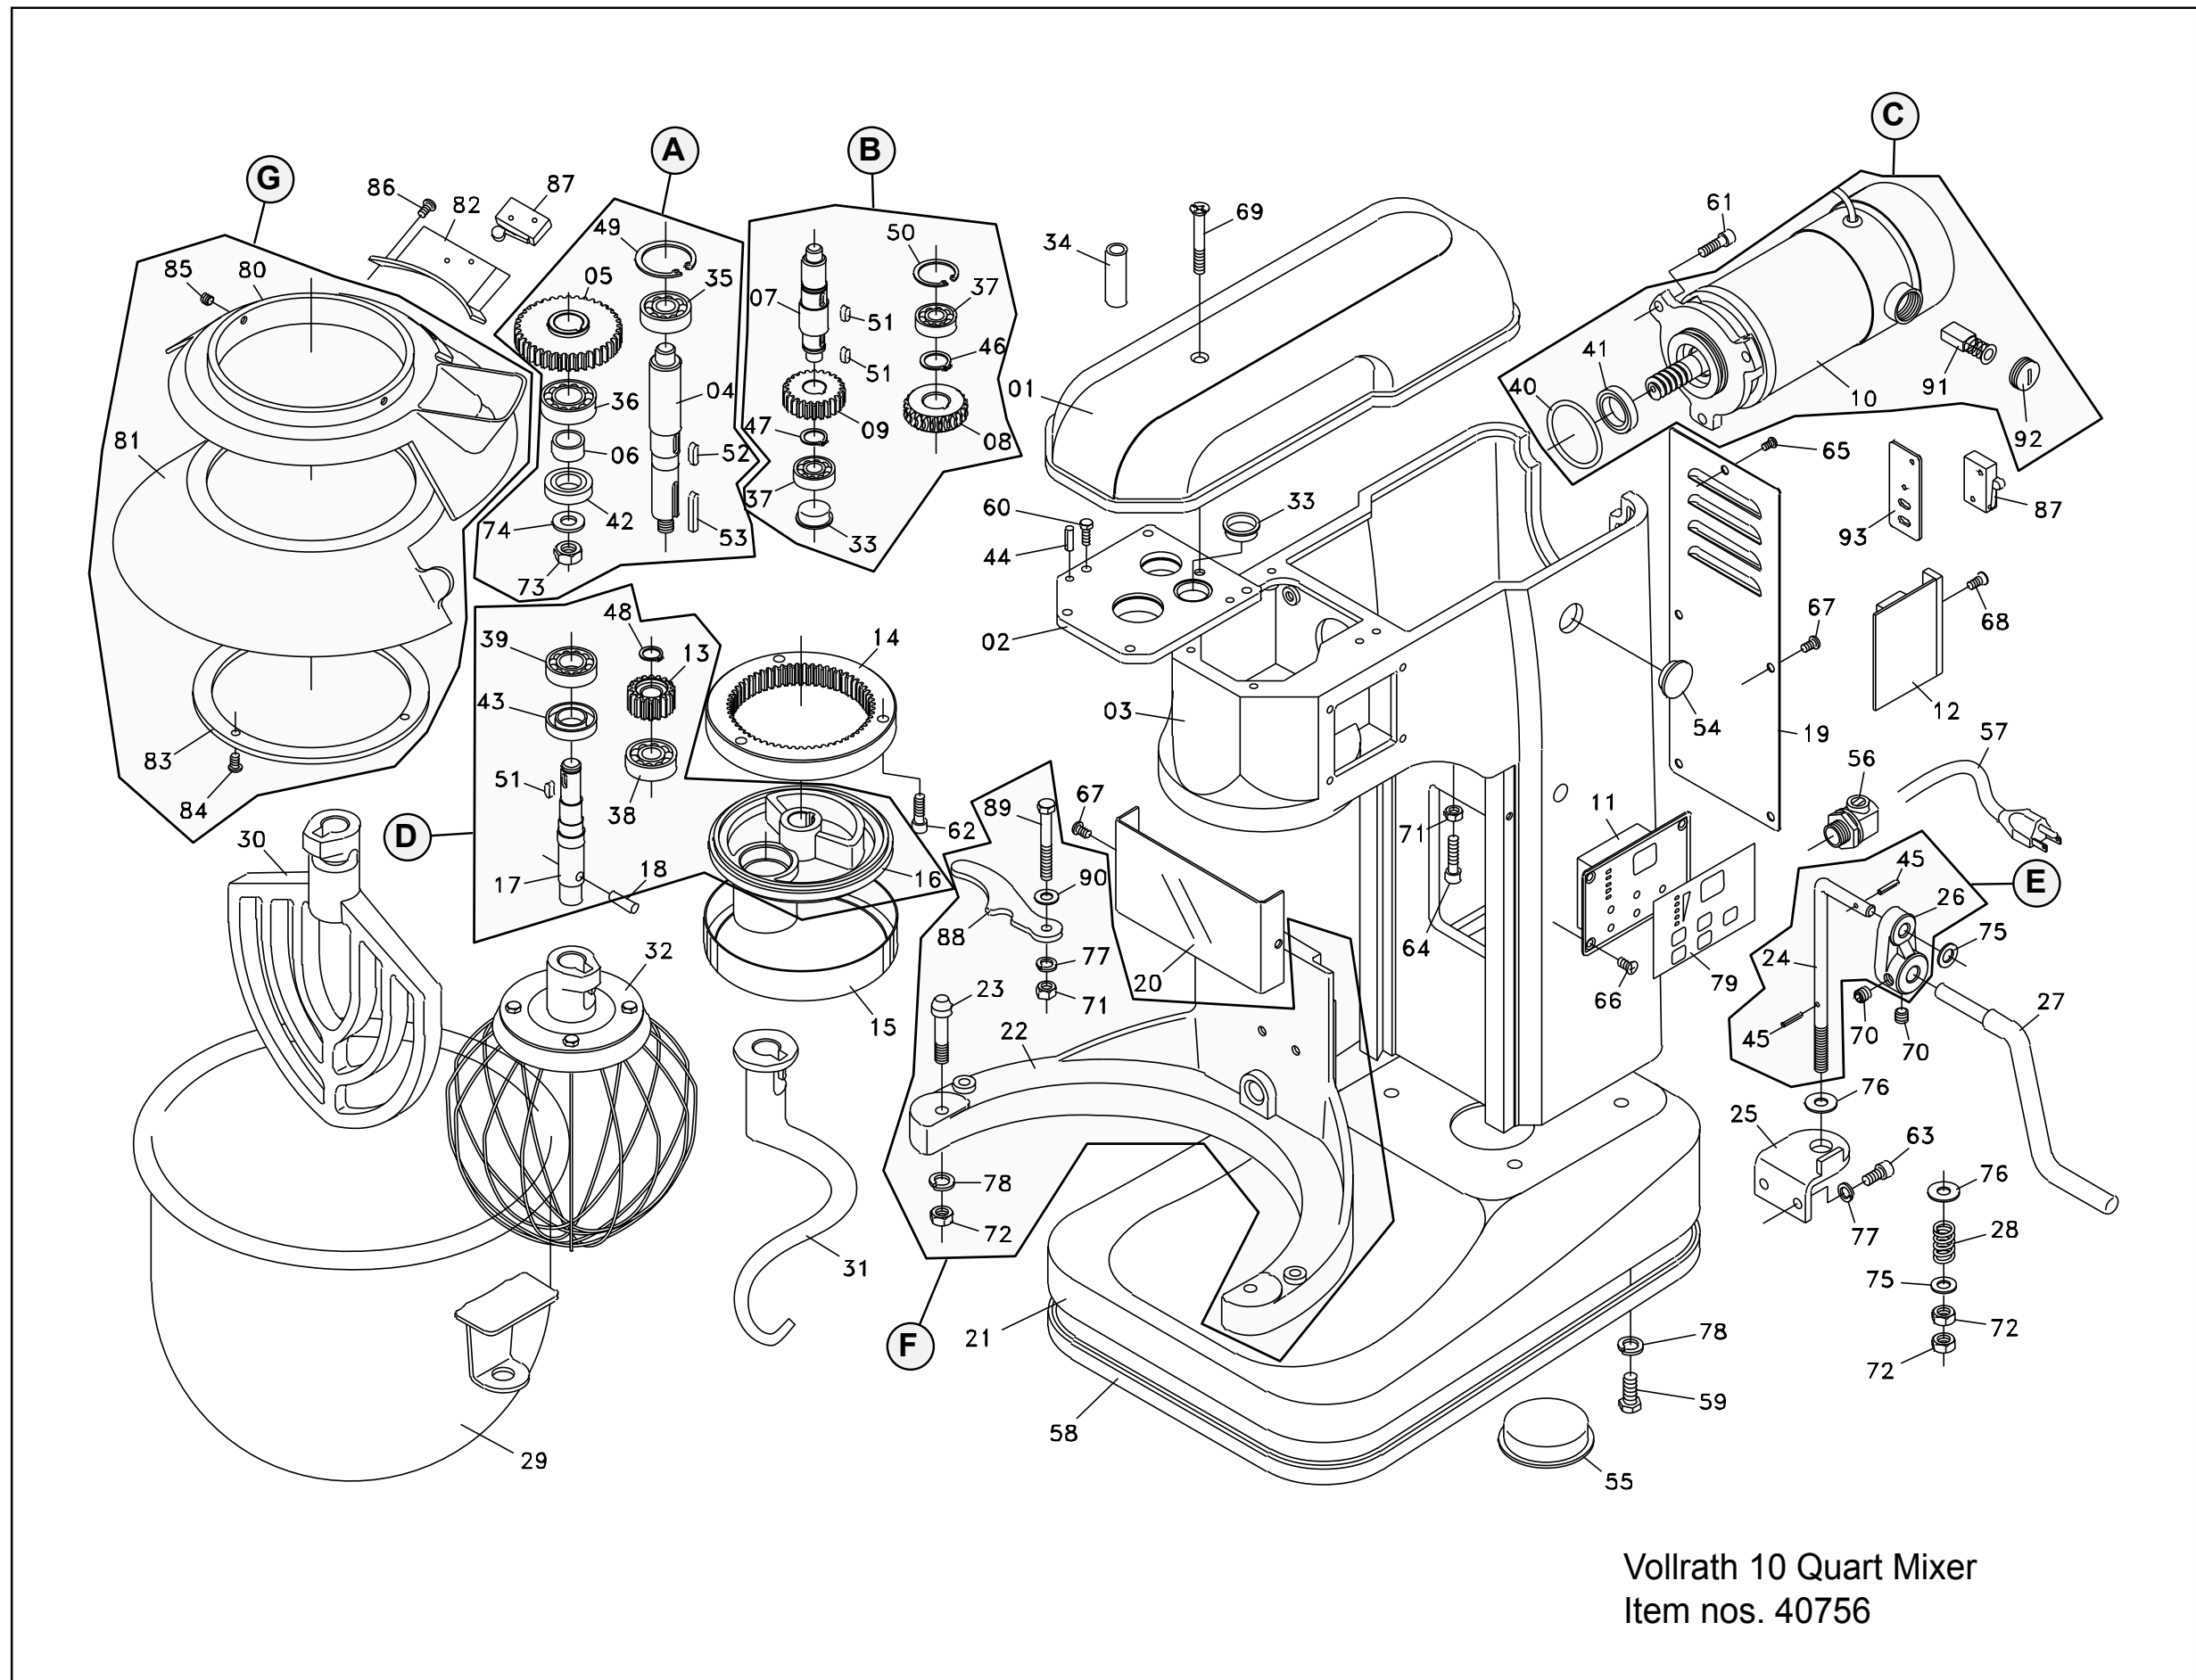

Item Number ~ 40756, 407602, 4075603, 4075605 ~ 10qt. Mixer

Callout	Part Number	Description
A	XMIX1015	Planetary Shaft Complete (4,5,6,35,36,42,49,52,53,73,74)
B	XMIX1016	Worm Shaft Complete (7,8,9,33,37,46,47,50,51)
C	XMIX1006	Motor Assembly, 110V 60HZ, (8,10,40,41,91,92) 40756
C	XMIX0016	Motor Assembly, 220V, 50HZ, (8,10,40,41,91,92), 4075602, 4075603, 4075605
D	XMIX1014	Planetary Hub Assembly Complete (13,16,17,18,38,39,43,48,51)
E	XMIX1008	Bowl Lift inside Arm Assy. (24,26,45)
F	XMIX1026	Bowl Support Arm Assy. (22,23,71,72,77,78,88,89,90)
G	XMIX1030	Safety Guard Complete (80,81,83,84,85,87)
1	XMIX101840	Upper Lid - Cover, Blue
2	NA	Gearbox Cover
3	NA	NA
4	NA	Planetary Shaft
5	NA	Main Gear, Planetary Shaft
6	NA	Spacer, Planetary Shaft
7	NA	Worm Gear Shaft
8	NA	Gear, Worm Shaft Top
9	NA	Gear, Worm Shaft Bottom
10	NA	Motor, 110V
10	NA	Motor, 220V
11	XMIX1002	Electronic Control-Display with Decal (11, 79)
12	XMIX0005	Power Control Box, 110V (Black Box), 40756
12	XMIX0006	Power Control Box, 220V (Black Box), 4075602, 4075603, 4075605
13	NA	Gear, Agitator Shaft
14	XMIX1027	Ring Gear
15	NA	Ring Cover, Planetary Head (discontinued)
16	NA	Planetary Head
17	NA	Agitator Shaft
18	XMIX1024	Papered Pin, Agitator Shaft
19	NA	Rear Cover Plate
20	NA	Slide Cover Plate, Bowl Lift
21	NA	Base
22	NA	Bowl Support Arm
23	NA	Bowl Retaining Pin
24	NA	Bowl Lift Arm
25	NA	Support Bracket, Bowl Lift Arm
26	NA	Bowl Lift Elbow
27	XMIX1007	Bowl Lifting Handle

Callout	Part Number	Description
28	NA	Compression Spring, Bowl Lift
29	40761	Bowl, 7qt.
30	40764	Flat Beater/Spatula
31	40763	Dough Hook, Spiral Type
32	40762	Wire Whisk
33		Freeze Plug
34	NA	Cover Spacer
35	XMIX1025	Bearing, Planetary Top
36	NA	Bearing, Planetary Bottom
37	NA	Worm Gear Lower Bearing
38	XMIX1025	Bearing, Upper Agitator Shaft
39	NA	Bearing, Lower Agitator Shaft
40	XMIX1022	Motor O-Ring
41	XMIX1023	Motor Oil Seal
42	NA	Planetary Shaft Oil Seal
43	NA	Seal, Agitator Shaft
44	NA	Spring Pin, Gear Box Cover
45	NA	Roll Pin, Bowl Lift Assembly
46	NA	C-Ring, Worm Gear Shaft
47	NA	C-Ring, Worm Gear Shaft
48	NA	C-Ring, Agitator Shaft Assy.
49	NA	C-Ring, Upper Planetary Assy.
50	NA	C-Ring, Upper Worm Assy.
51	NA	Key
52	NA	Key
53	NA	Key
54	NA	Plastic Cap, Side Frame
55	NA	Plastic Cap, Bottom Base
56	XAA0012	Cable Restraint
57	XAA0005	Power Cord, 120vac, US 5-15P, 40756
57	250435-1	Power Cord, 230vac, UK 2-15P, 4075603
57	250433-1	Power Cord, 230vac, SCHUKO EU1-16P, 4075602
57	250966-1	Power Cord, 230vac, AU/NZ AU2-15P, 4075605
58	XMIX1058	Base Trim
59	NA	Bolt, Base
60	NA	Bolt, Gear Box Cover
61	NA	Screw, Motor Mount
62	NA	Screw, Ring Gear
63	NA	Screw, Bowl Lift Bracket
64	NA	Screw, Bowl Slide Stopper

Callout	Part Number	Description
65	NA	Screw, Rear Cover
66	NA	Screw, Control Panel
67	NA	Screw, Rear & Slide Cover
68	NA	Screw, Power Control Box
69	NA	Screw, Top Cover
70	NA	Set Screw, Lift arm Assy.
71	NA	Nut
72	NA	Nut
73	NA	Nut
74	NA	Flat Washer
75	NA	Flat Washer
76	NA	Flat Washer
77	NA	Flat Washer
78	NA	Spring Washer
79	XMIX1004	Decal, Control Panel
80	NA	Safety Guard Outer
81	NA	Safety Guard, Inner
82	NA	Housing, Safety Switch (discontinued)
83	NA	Safety Guard Retain Ring
84	NA	Screw, Safety Retain Ring
85	NA	Screw, Safety Guard
86	NA	Screw, Safety Guard Housing (discontinued)
87	XMIX1013	Micro Switch, Bowl Lift (Safety Guard is different)
Not Shown	NA	Bowl Clamp
Not Shown	NA	Bolt, Bowl Clamp
Not Shown	NA	Flat Washer, Bowl Clamp
91	XMIX1020	Carbon Brush, Motor
92	XMIX1021	Cap, Motor Brushes
93	NA	Switch Mount Plate
Not Shown	XMIX0001	Grease (17.6 oz)
Not Shown	XMIX6260	Oil (32 oz bottle)

Exploded View

Vollrath 10 Quart Mixer
Item nos. 40756