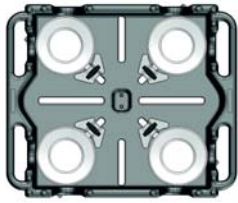

## MODELS

SAC-SQ1	1 post divider, 4 stacks hold 9 <sup>5</sup> / <sub>8</sub> " - 10 <sup>5</sup> / <sub>8</sub> " square plates/bowls	SAC-2A	2 post dividers, 2 stacks hold 12 <sup>1</sup> / <sub>2</sub> " - 14" round bowls & trays
SAC-SQ4	4 post dividers, 4 stacks hold 8" - 9 <sup>1</sup> / <sub>2</sub> " square plates/bowls	SAC-4A	4 post dividers, 4 stacks hold 8 <sup>1</sup> / <sub>8</sub> " - 9 <sup>1</sup> / <sub>2</sub> " round plates/bowls
SAC-SQ1A	1 post divider, 4 stacks hold trays up to 14 <sup>1</sup> / <sub>4</sub> " x 9 <sup>7</sup> / <sub>8</sub> "	SAC-4C	4 post dividers, 4 stacks hold 9 <sup>5</sup> / <sub>8</sub> " - 10 <sup>1</sup> / <sub>4</sub> " round plates/bowls
SAC-SQ5	5 post dividers, 4 stacks hold 4" - 8" square plates/bowls	SAC-4D	4 post dividers, 2 stacks hold 11 <sup>1</sup> / <sub>2</sub> " - 12 <sup>1</sup> / <sub>2</sub> " round plates/bowls
SAC-2	2 post dividers, 4 stacks hold 10 <sup>3</sup> / <sub>8</sub> " - 11 <sup>1</sup> / <sub>4</sub> " round plates/bowls	SAC-6	6 post dividers, 6 stacks hold 4" - 8" round plates/bowls

## DIMENSIONS – INCHES (CM)

□ Overall L32<sup>3</sup>/<sub>4</sub> x W27<sup>1</sup>/<sub>2</sub> x H30<sup>1</sup>/<sub>2</sub> (83.2 x 69.9 x 77.5)

SAC-SQ1

SAC-SQ4

SAC-SQ1A

SAC-SQ5

SAC-2

SAC-2A

SAC-4A

SAC-4C

SAC-4D

SAC-6