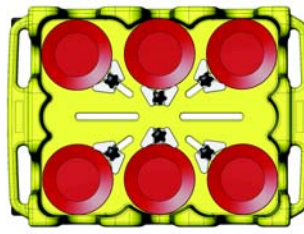

FEATURES

- Designed to store under counters
- Accommodates one size, or a combination of round and oval plates or bowls from 4¹/₂" (11.4 cm) to 12¹/₂" (31.8 cm)
- Two casters with brakes

DESCRIPTION

Traex® Adjustable Plate Caddy features posts that adjust from top, rather than the base to accommodate multiple sizes at the same time. Rotational molded body, dual side handles and casters with brakes provide durability and easy maneuverability. The included vinyl cover provides sanitary storage.

ADC-8 8 post dividers, 8 stacks hold 7¹/₈" - 8¹/₂" plates
 ADC-10 10 post dividers, 9 stacks hold 5¹/₂" - 7¹/₈" plates
 ADC-14 14 post dividers, 13 stacks hold 4¹/₂" - 5¹/₂" plates

DIMENSIONS

□ L40 x W30 x H30³/₈ (101.6 x 72.6 x 77.8)

□ Dimensions shown in inches (cm).

ADC-2

ADC-4

ADC-6

ADC-8

ADC-10

ADC-14

SPECIFICATIONS

Item No.	Country of Origin	Item Bar Code	Case Information					Cube CU FT (CU M)
			Case Lot	Height IN (CM)	Width IN (CM)	Length IN (CM)	Weight LB (KG)	
ADC-2	USA	029419862290	1 Each	30 (78.7)	29 ³ / ₈ (75.2)	40 ³ / ₄ (103.5)	74 (33.6)	21.66 (0.16)
ADC-4		029419862306					75.4 (34.2)	
ADC-6		029419862320					79.5 (36)	
ADC-8		029419862337					81.5 (37)	
ADC-10		029419862276					85.9 (39)	
ADC-14		029419862283					92.9 (42.1)	