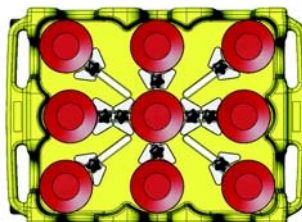

ADC-8 8 post dividers, 8 stacks hold 7¹/₈" - 8¹/₂" plates
 ADC-10 10 post dividers, 9 stacks hold 5¹/₂" - 7¹/₈" plates
 ADC-14 14 post dividers, 13 stacks hold 4¹/₂" - 5¹/₂" plates

DIMENSIONS

□ L40 x W30 x H30³/₈ (101.6 x 72.6 x 77.8)

□ Dimensions shown in inches (cm).

ADC-2

ADC-4

ADC-6

ADC-8

ADC-10

ADC-14

SPECIFICATIONS

Item No.	Country of Origin	Item Bar Code	Case Information					Cube CU FT (CU M)
			Case Lot	Height IN (CM)	Width IN (CM)	Length IN (CM)	Weight LB (KG)	
ADC-2	USA	029419862290	1 Each	30 (78.7)	29 ³ / ₈ (75.2)	40 ³ / ₄ (103.5)	74 (33.6)	21.66 (0.16)
ADC-4		029419862306					75.4 (34.2)	
ADC-6		029419862320					79.5 (36)	
ADC-8		029419862337					81.5 (37)	
ADC-10		029419862276					85.9 (39)	
ADC-14		029419862283					92.9 (42.1)	