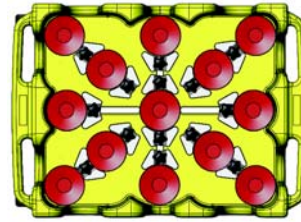

FEATURES

- Designed to store under counters
- Accommodates one size, or a combination of round and oval plates or bowls from 4¹/₂" (11.4 cm) to 12¹/₂" (31.8 cm)
- Two casters with brakes

DESCRIPTION

Traex® Adjustable Plate Caddy features posts that adjust from top, rather than the base to accommodate multiple sizes at the same time. Rotational molded body, dual side handles and casters with brakes provide durability and easy maneuverability. The included vinyl cover provides sanitary storage.

ADC-8 8 post dividers, 8 stacks hold 7¹/₈" - 8¹/₂" plates
 ADC-10 10 post dividers, 9 stacks hold 5¹/₂" - 7¹/₈" plates
 ADC-14 14 post dividers, 13 stacks hold 4¹/₂" - 5¹/₂" plates

DIMENSIONS

□ L40 x W30 x H30³/₈ (101.6 x 72.6 x 77.8)

□ Dimensions shown in inches (cm).

ADC-2

ADC-4

ADC-6

ADC-8

ADC-10

ADC-14

SPECIFICATIONS

Item No.	Country of Origin	Item Bar Code	Case Information					Cube CU FT (CU M)
			Case Lot	Height IN (CM)	Width IN (CM)	Length IN (CM)	Weight LB (KG)	
ADC-2	USA	029419862290	1 Each	30 (78.7)	29 ³ / ₈ (75.2)	40 ³ / ₄ (103.5)	74 (33.6)	21.66 (0.16)
ADC-4		029419862306					75.4 (34.2)	
ADC-6		029419862320					79.5 (36)	
ADC-8		029419862337					81.5 (37)	
ADC-10		029419862276					85.9 (39)	
ADC-14		029419862283					92.9 (42.1)	