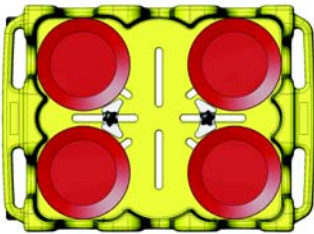

FEATURES

- Designed to store under counters
- Accommodates one size, or a combination of round and oval plates or bowls from 4¹/₂" (11.4 cm) to 12¹/₂" (31.8 cm)
- Two casters with brakes

DESCRIPTION

Traex® Adjustable Plate Caddy features posts that adjust from top, rather than the base to accommodate multiple sizes at the same time. Rotational molded body, dual side handles and casters with brakes provide durability and easy maneuverability. The included vinyl cover provides sanitary storage.

Technical Services: 800.628.0832
Technical Services Fax: 920.459.5462

TRAEX® ADJUSTABLE PLATE CADDY, LARGE

MODELS

ADC-2 2 post dividers, 4 stacks hold 11⁵/₈" - 12¹/₂" plates
 ADC-4 4 post dividers, 5 stacks hold 10³/₄" - 11¹/₂" plates
 ADC-6 6 post dividers, 6 stacks hold 8⁵/₈" - 9¹/₈" plates or
 5 stacks hold 9¹/₈" - 10⁵/₈" plates

ADC-8 8 post dividers, 8 stacks hold 7¹/₈" - 8¹/₂" plates
 ADC-10 10 post dividers, 9 stacks hold 5¹/₂" - 7¹/₈" plates
 ADC-14 14 post dividers, 13 stacks hold 4¹/₂" - 5¹/₂" plates

DIMENSIONS

□ L40 x W30 x H30³/₈ (101.6 x 72.6 x 77.8)

□ Dimensions shown in inches (cm).

ADC-2

ADC-4

ADC-6

ADC-8

ADC-10

ADC-14

SPECIFICATIONS