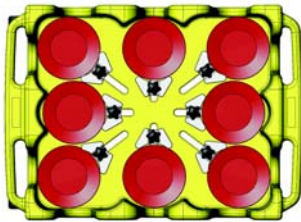

FEATURES

- Designed to store under counters
- Accommodates one size, or a combination of round and oval plates or bowls from 4¹/₂" (11.4 cm) to 12¹/₂" (31.8 cm)
- Two casters with brakes

DESCRIPTION

Traex® Adjustable Plate Caddy features posts that adjust from top, rather than the base to accommodate multiple sizes at the same time. Rotational molded body, dual side handles and casters with brakes provide durability and easy maneuverability. The included vinyl cover provides sanitary storage.

ADC-8 8 post dividers, 8 stacks hold 7¹/₈" - 8¹/₂" plates
 ADC-10 10 post dividers, 9 stacks hold 5¹/₂" - 7¹/₈" plates
 ADC-14 14 post dividers, 13 stacks hold 4¹/₂" - 5¹/₂" plates

DIMENSIONS

□ L40 x W30 x H30³/₈ (101.6 x 72.6 x 77.8)

□ Dimensions shown in inches (cm).

ADC-2

ADC-4

ADC-6

ADC-8

ADC-10

ADC-14

SPECIFICATIONS

Item No.	Country of Origin	Item Bar Code	Case Information					Cube CU FT (CU M)
			Case Lot	Height IN (CM)	Width IN (CM)	Length IN (CM)	Weight LB (KG)	
ADC-2	USA	029419862290	1 Each	30 (78.7)	29 ³ / ₈ (75.2)	40 ³ / ₄ (103.5)	74 (33.6)	21.66 (0.16)
ADC-4		029419862306					75.4 (34.2)	
ADC-6		029419862320					79.5 (36)	
ADC-8		029419862337					81.5 (37)	
ADC-10		029419862276					85.9 (39)	
ADC-14		029419862283					92.9 (42.1)	